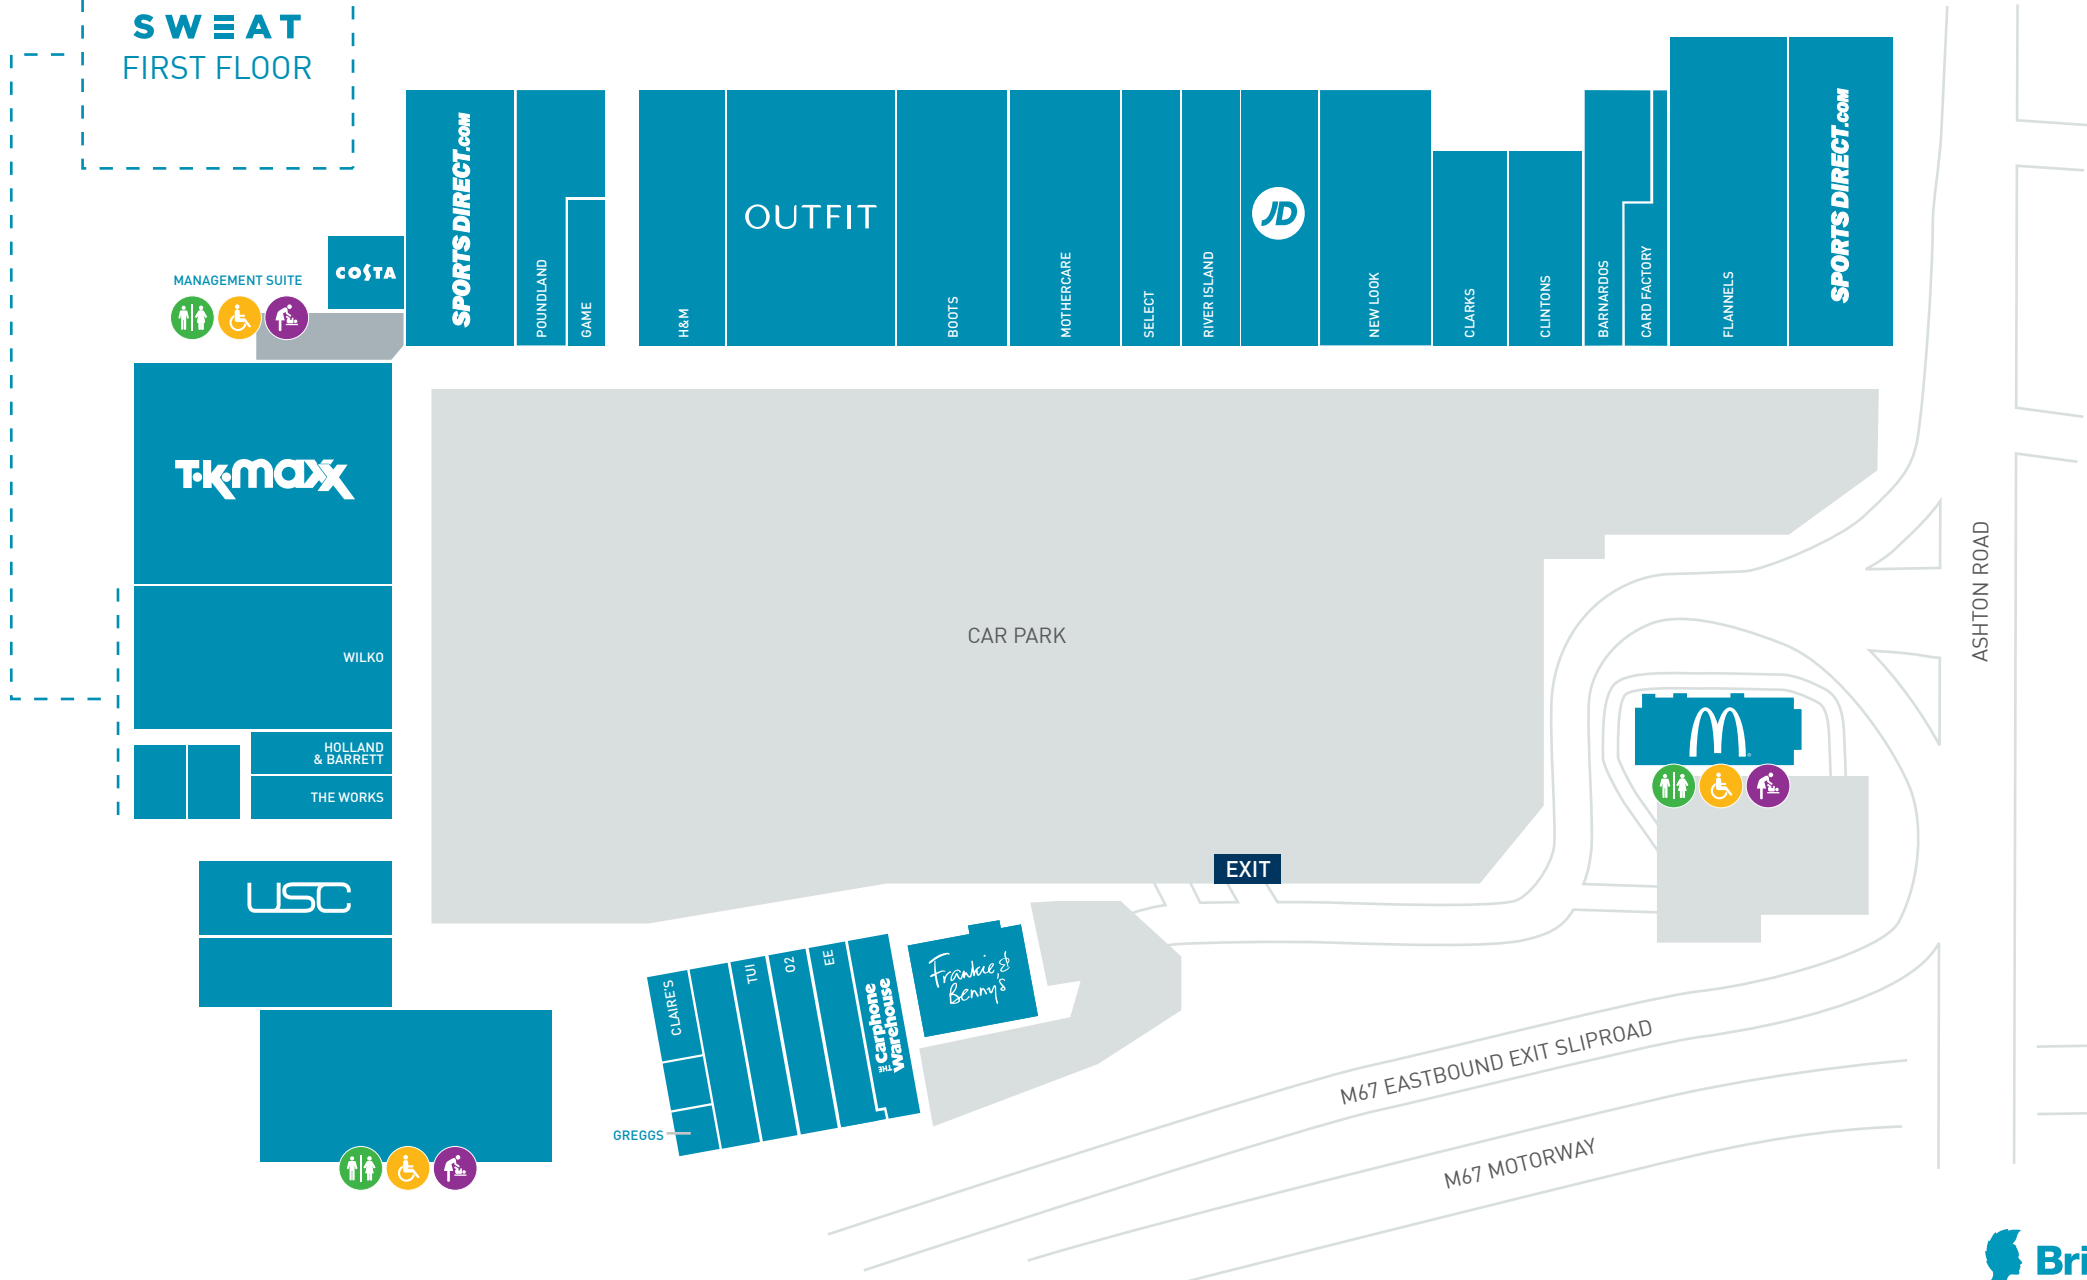

SWEAT
FIRST FLOOR

MANAGEMENT SUITE
COSTA

SPORTS DIRECT.COM

POUNDLAND
GAME

H&M
OUTFIT

BOOTS

MOTHERCARE

SELECT

RIVER ISLAND

NEW LOOK

CLARKS

CLINTONS

BARNARDOS

CARD FACTORY

FLANNELS

SPORTS DIRECT.COM

02

EE

the Carphone Warehouse

Frankie & Benny's

EXIT

ASHTON ROAD

M67 EASTBOUND EXIT SLIPROAD

M67 MOTORWAY